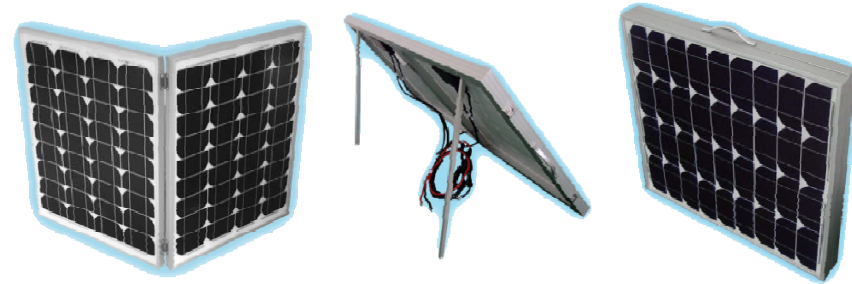

This Solar Panel is made of high efficient and produces the smallest solar cells. Employed the cutting edge technology, the unique advanced textured cell surface reduces the reflection of sunlight and maximise light absorption. The Solar Panel delivers outstanding performance even in the challenging environment, including low light condition and cells being partly shaded. It also features tempered glass covering for hail resistance, and resisting steel ball falling down from 1m high.

2*60W Folding Kit

Equipped with a bundle of practical and durable accessories, the solar panel is designed to withstand the harsh weather. The 5m cable with alligator clamps allows you to place your electronic appliances in a considerable distance. Supporting by sturdy adjustable stand, the panel will always be in a good shape and will not wobble. The frame is made from top range alloys, and is anodized, to resist rust. It also comes with protectors in every corner to protect itself, your car, and boat when moving around.

Despite the large surface of the panel for maximum light absorption, it can be folded and stowed away at ease, and carried around effortlessly with the carry bag. Each Folding series contains Dual Handles to help increase handling grip.

Specification	
Max power	120W
Max Power Voltage	17.5V
Max Power Current	6.86A
Open-Circuit Voltage	22V
Short-Circuit Current	7.62A
Operating Temperature	-20°C to +60°C
Maximum System Voltage	600V Dc
Weight	13.9KG
Size	745*680*75mm
Contents	
Item Description	Quality
Solar Panel	2*60W
5m Cable with Alligator Clamps	1 set
12V or 24V DC Charger	1/pcs
Heavy Duty Protective Carry Bag	1/pcs
Manual	1/pcs