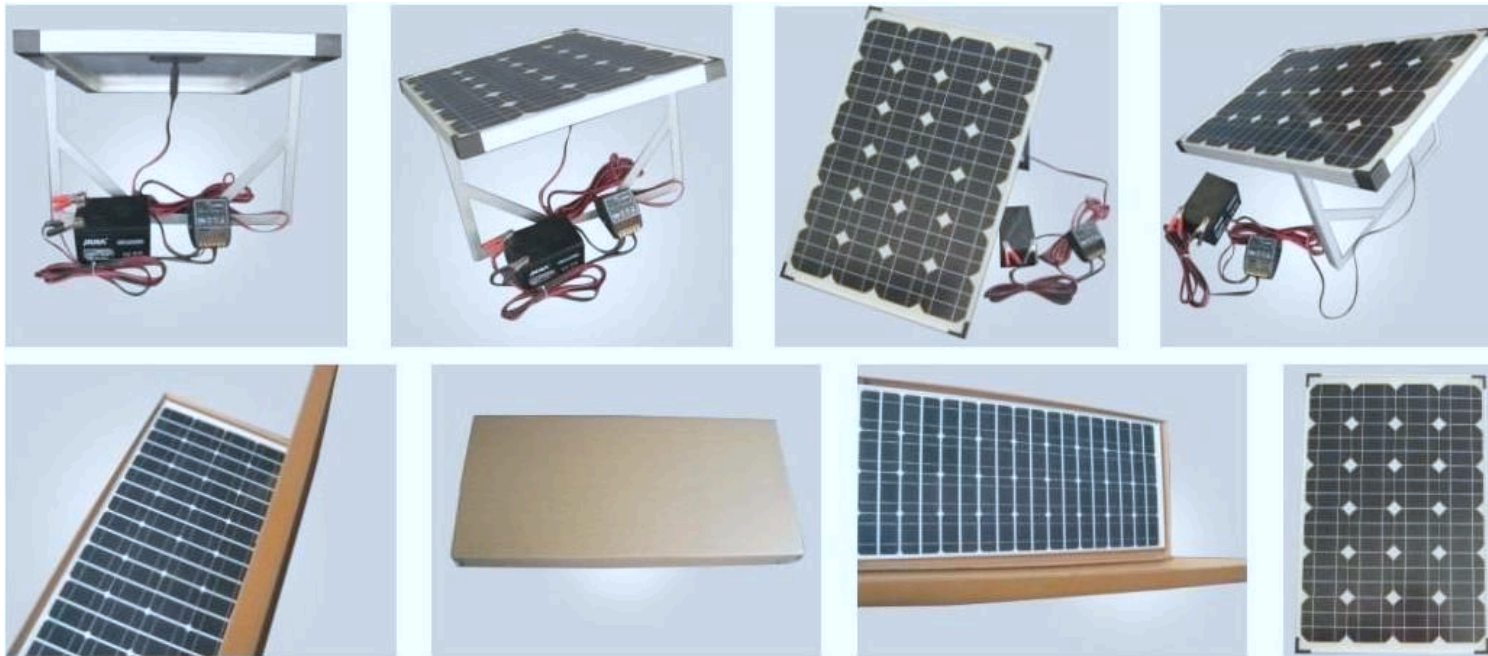

## Portable Solar Power System/Kits and Outdoor Camping Accessories

### Application:

- ✓ Provide power for lights, fans, laptop, refrigerators & TV etc.
- ✓ Used in emergency, such as family use, back-up power for office
- ✓ For earthquake, tsunami, army
- ✓ For camping, travel, adventure, exploration, outdoors performance and charge for 12V or 24V.

Portable Flat Solar Charger Kits									
Type	Size	Weight	Specification					Solar Cell	Accessories
			Max-Power	Max-Power Voltage	Max-Power Current	Open-Circuit Voltage	Short-circuit Current		
Module	mm	Kg	W	V	A	V	A		
SLE-145W	1196*808*35	13.5	145	18	8.05	21.6	9.7	Mono	Controller, Cable(5M), Alligator Clip, Single carton, Protection Corner
SLE -140W			140	18	1.78	21.6	8.55	Mono	
SLE -135W			135	18	7.5	21.6	8.1	Mono	
SLE-130W			130	18	7.23	21.6	7.94	Mono	
SLE-125W			125	18	6.95	21.6	7.49	Mono	
SLE-100W	1196*534*35	8	100	19	5.26	22.8	5.68	Mono	
SLE-95W			95	19	5	22.8	5.4	Mono	
SLE-90W			90	18.72	4.81	22.46	5.28	Mono	
SLE-85W			85	18	4.72	21.6	5.2	Mono	
SLE-80W			80	18	4.44	21.6	4.88	Mono	
SLE-60W	810*534*35	7	60	18	3.33	21.6	3.6	Mono	
SLE-55W			55	18	3.05	21.6	3.36	Mono	
SLE-50W	610*534*35	6	50	18	2.78	21.6	3.05	Mono	
SLE-45W			45	18	2.5	21.6	2.7	Mono	
SLE-40W			40	18	2.23	21.6	2.44	Mono	