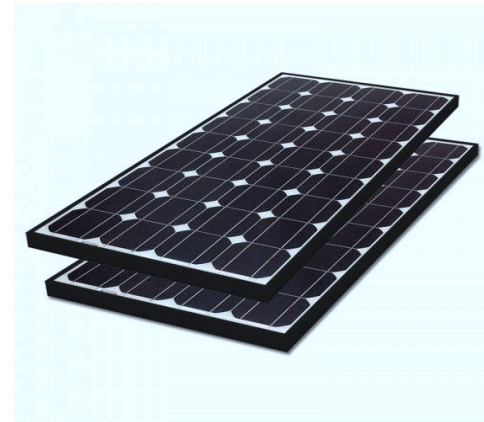

Sunlink Energy Limited

80W Black Frame Solar Panel, Black Spoiler & Side Mounting Kit & 12A Charge Controller

80W White Frame Solar Panel, White Corner Mounting Kit & 10A Waterproof Charge Controller

SUNLINK ENERGY
Better Energy Better Life

Sunlink Energy Limited

80W Silver Frame Solar Panel, Adjustable Frame Mounting Kit & 10A Waterproof Charge Controller

2/pcs of 80W black panel(black frame&black backsheet)

2/pcs of 80W panel (white frame&white backsheet)

SUNLINK ENERGY
Better Energy Better Life

Sunlink Energy Limited

5m cable with MC4 connector or battery clips

roof entry gland (single or double hole)

4pcs ABS corner brackets

Packing:

- 1 x 80w monocrystalline solar panel**
- 1 x 10A 12V solar regulator**
- 1 x 5m cable with battery clips**
- 4 x black corner ABS mounting bracket**
- 1 x roof entry gland**